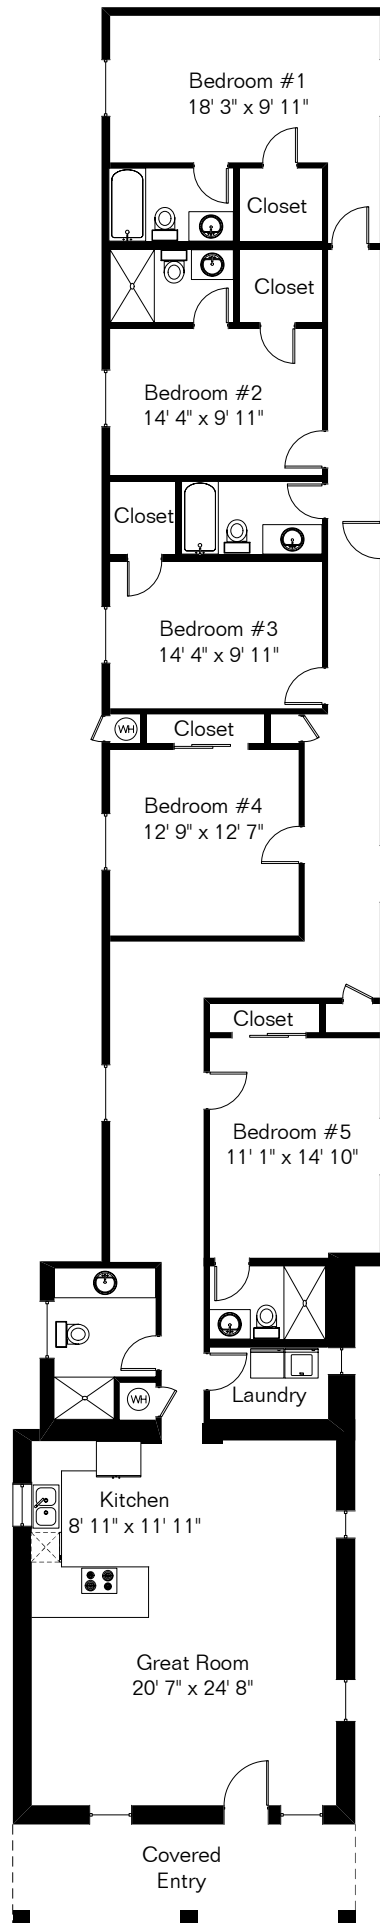

The square footages and room size information are deemed to be reliable but are not guaranteed and should be independently verified. This drawing is for marketing purposes only.

835 E 8<sup>th</sup> St

Living Area 2,504 Sq Ft

Site Visit December 2022

Copyright 2022 Floor Plans First! LLC  
All Rights Reserved.

**Floor Plans First!**  
See the Floor Plan First!  
[FloorPlansFirst.com](http://FloorPlansFirst.com)  
(520) 881-1500